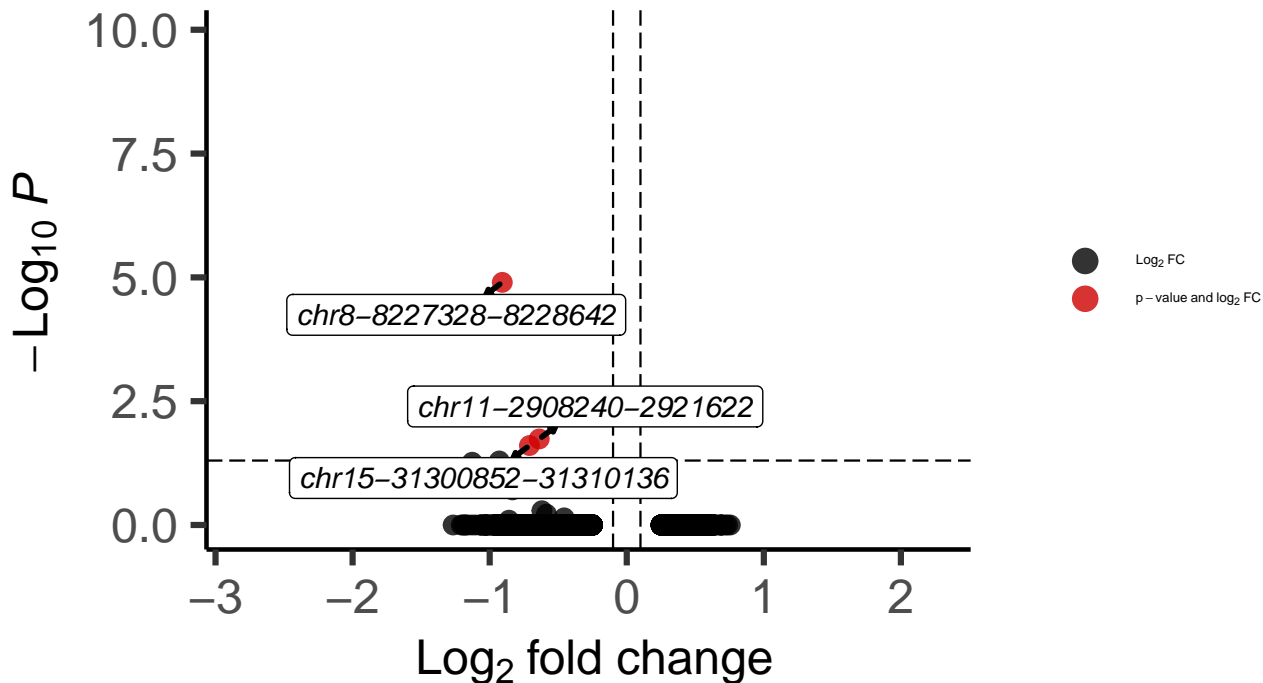

# L6b\_DLPFC\_wilcox\_Bipolar\_vs\_Control

*EnhancedVolcano*

total = 6425 variables