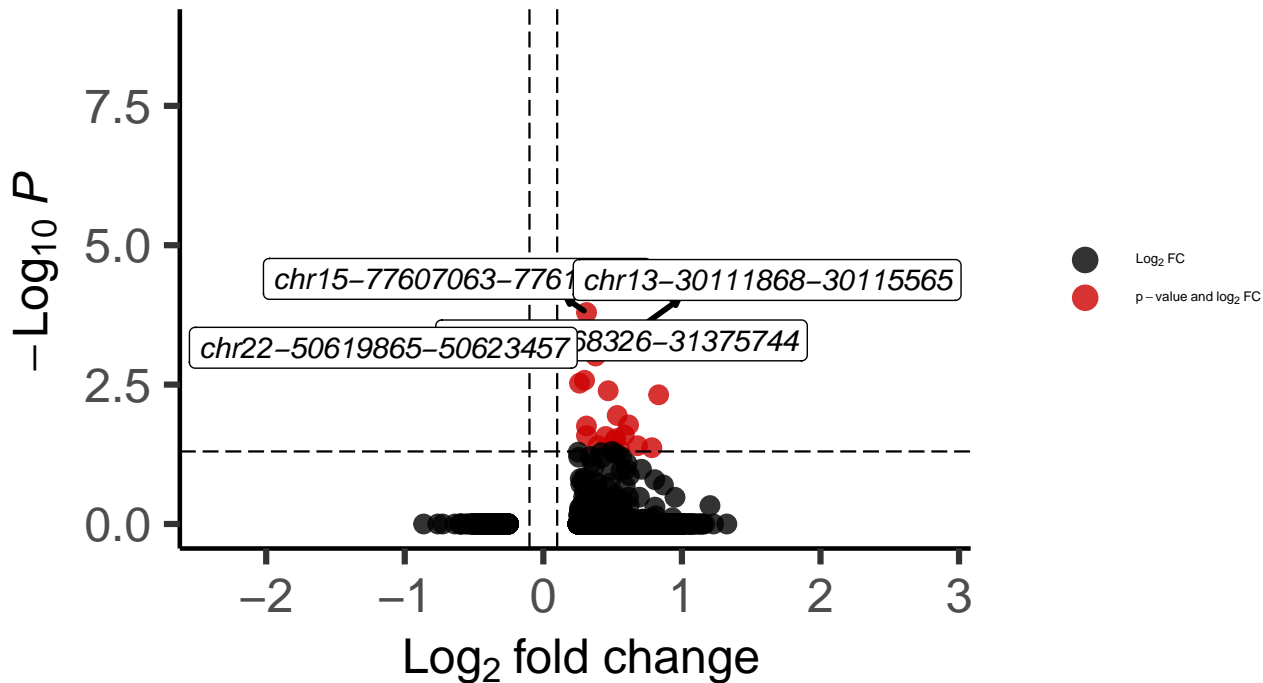

# L6b\_DLPFC\_MAST\_Schizophrenia\_vs\_Control

*EnhancedVolcano*

total = 10835 variables