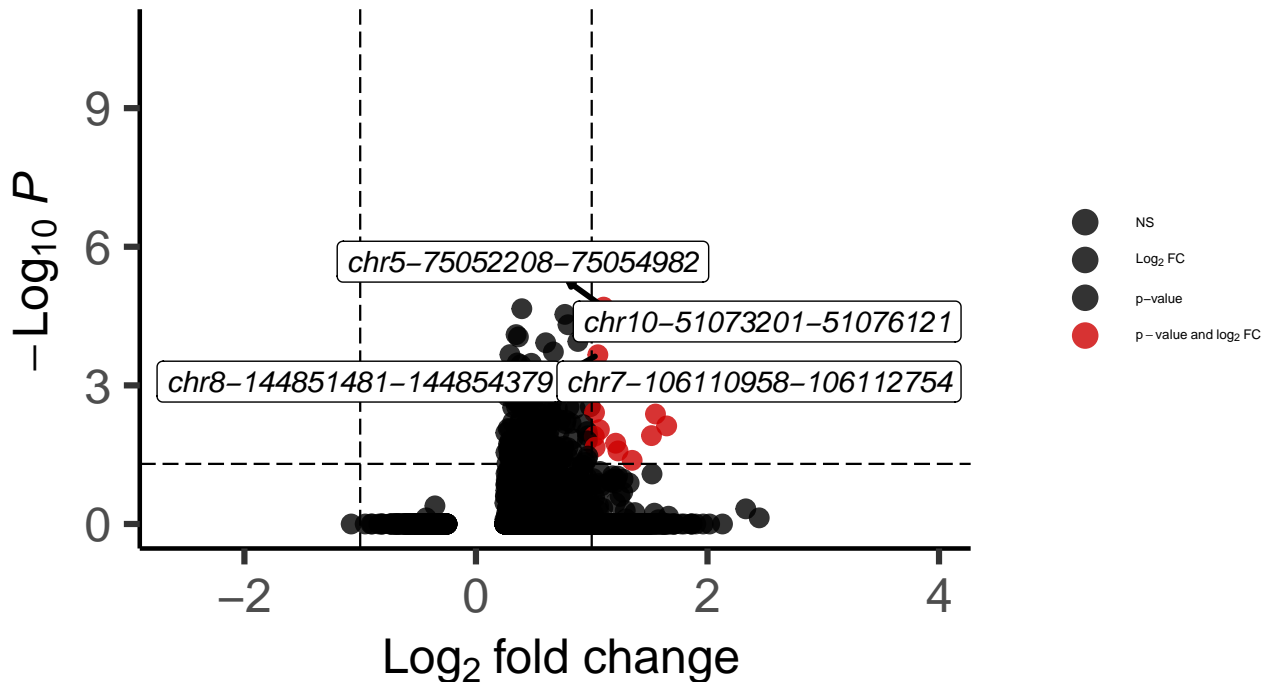

L6b_DLPFC_MAST_Schizophrenia_vs_Control

EnhancedVolcano

total = 18111 variables