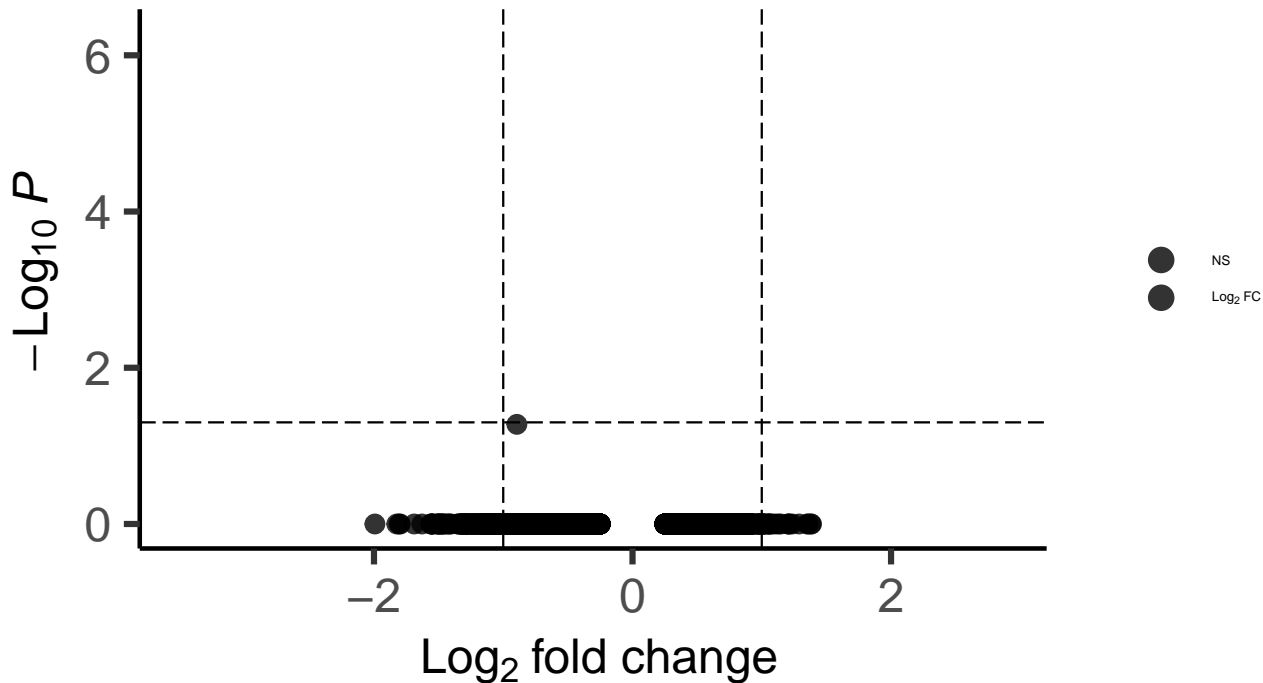

L6b_DLPFC_MAST_Bipolar_vs_Control

EnhancedVolcano

total = 8460 variables