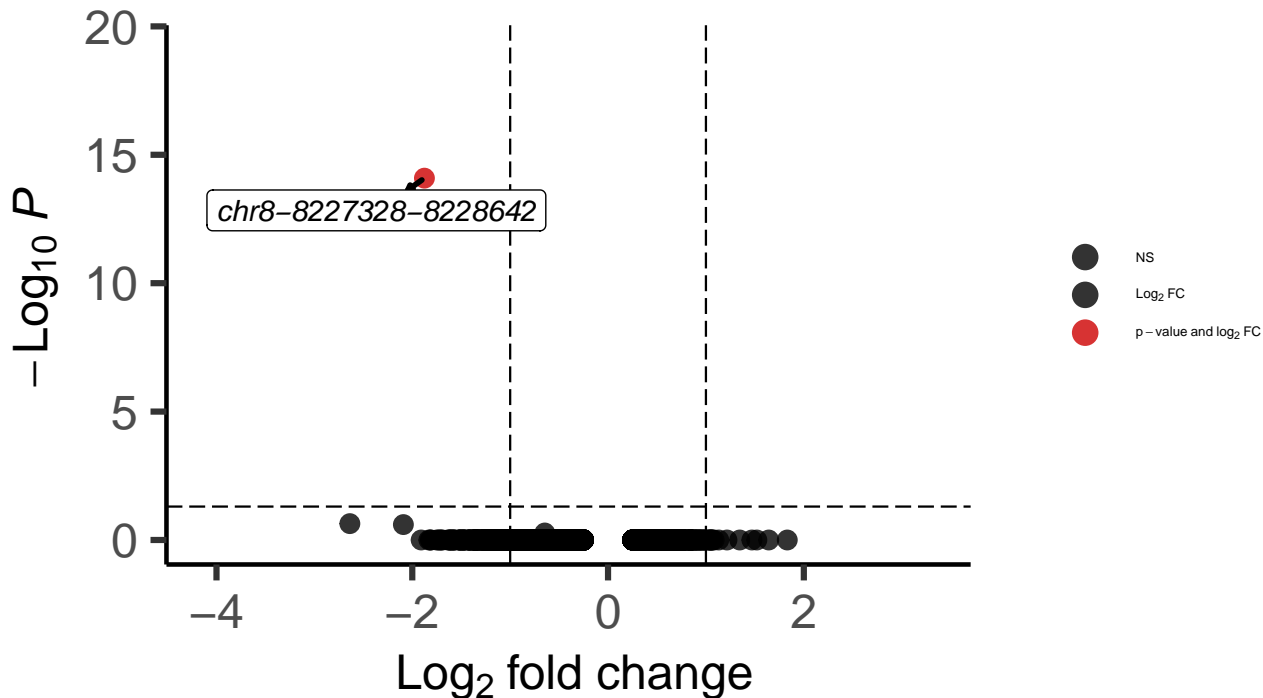

L6b_DLPFC_MAST_Bipolar_vs_Control

EnhancedVolcano

total = 11415 variables