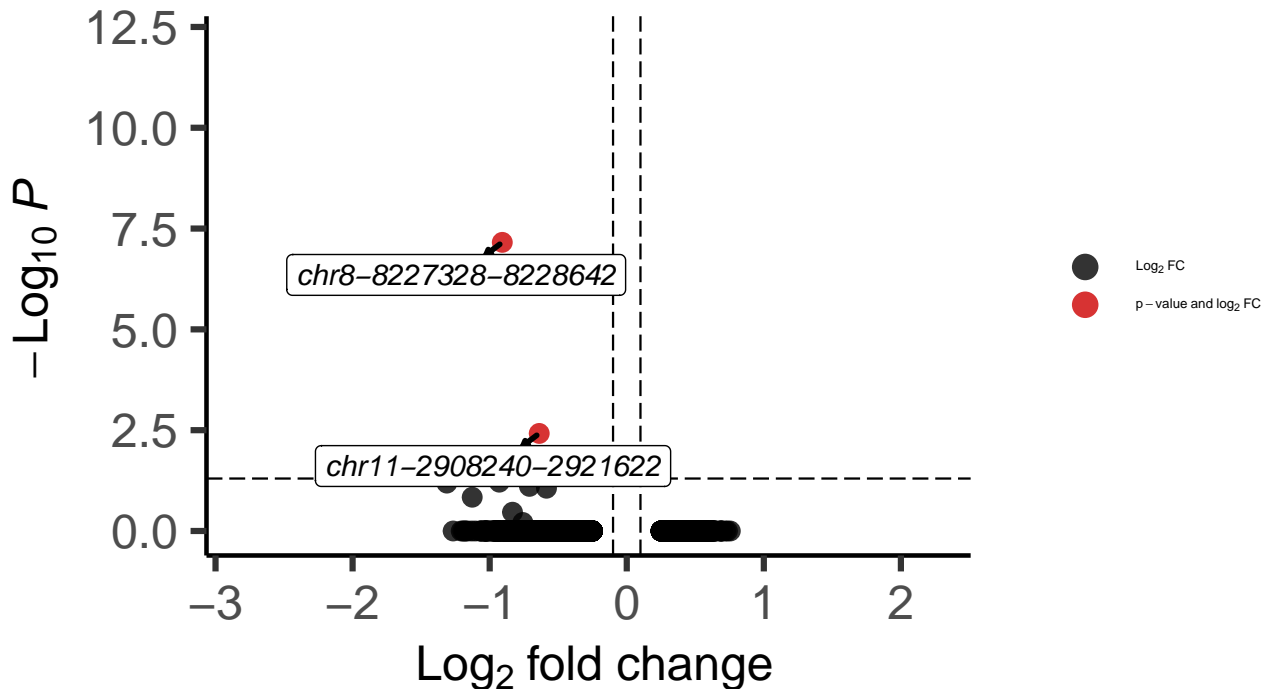

L6b_DLPFC_MAST_Bipolar_vs_Control

EnhancedVolcano

total = 6425 variables