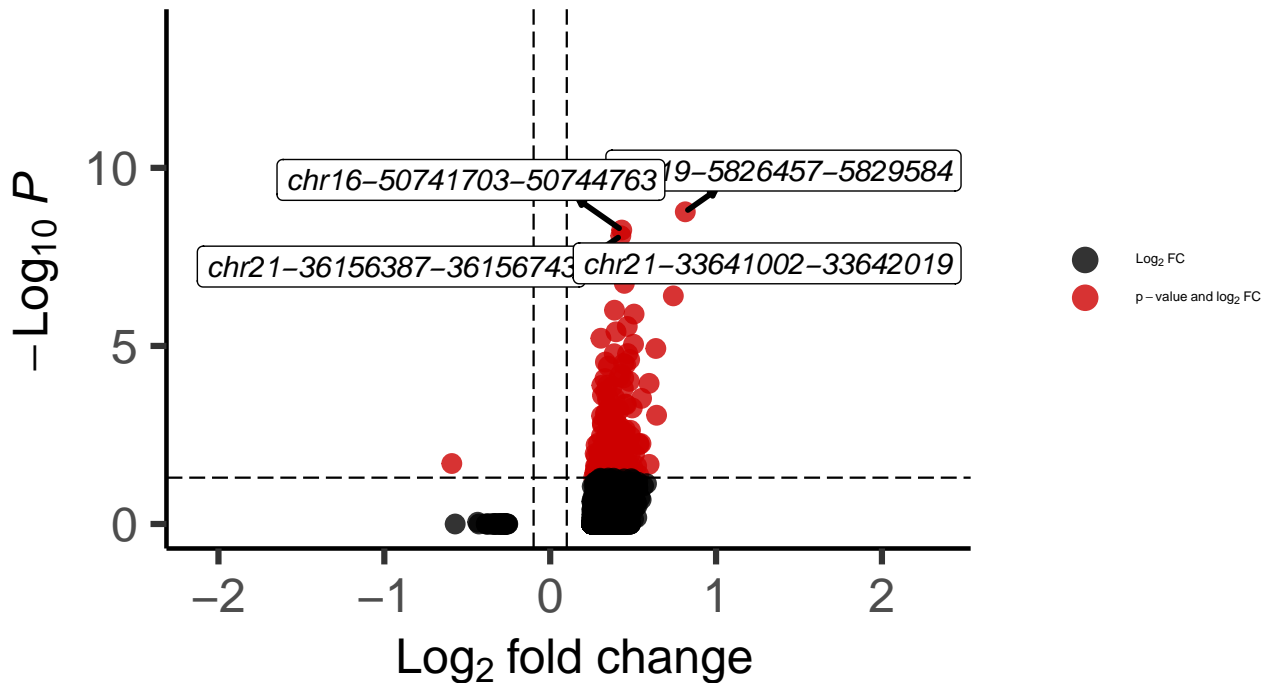

L5_IT_DLPFC_wilcox_Schizophrenia_vs_Control

EnhancedVolcano

total = 3368 variables