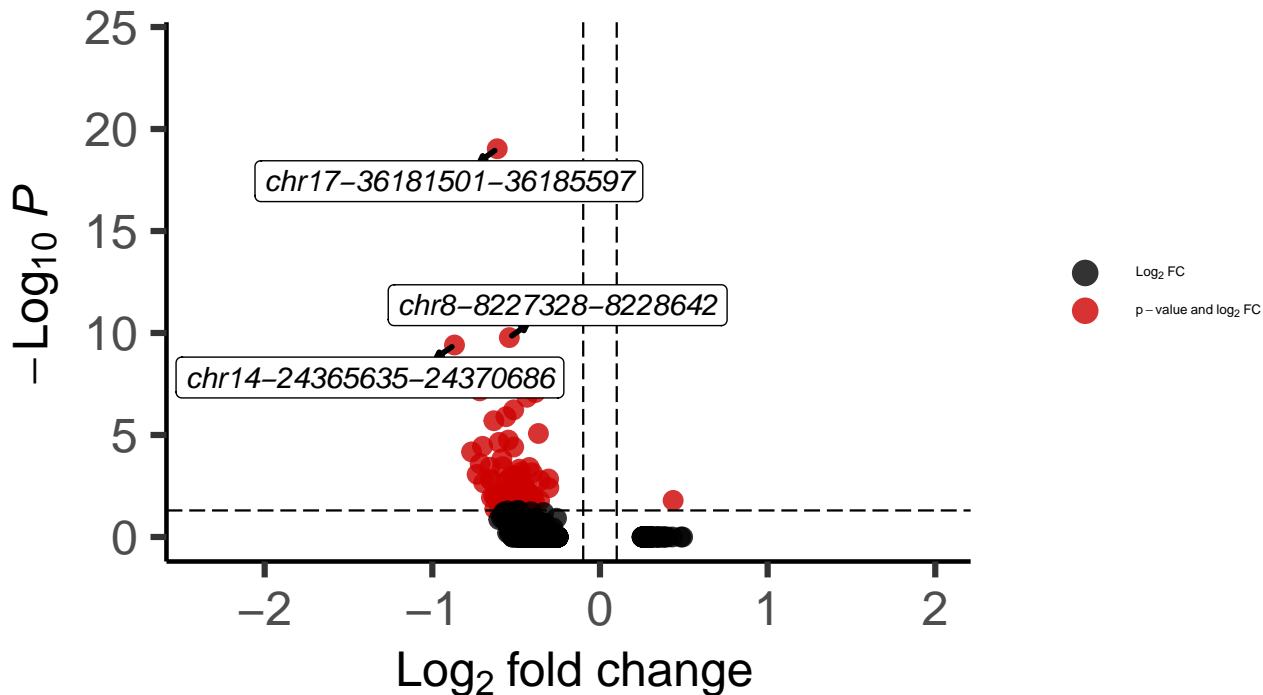

# L5\_IT\_DLPFC\_wilcox\_Bipolar\_vs\_Control

*EnhancedVolcano*

total = 1340 variables