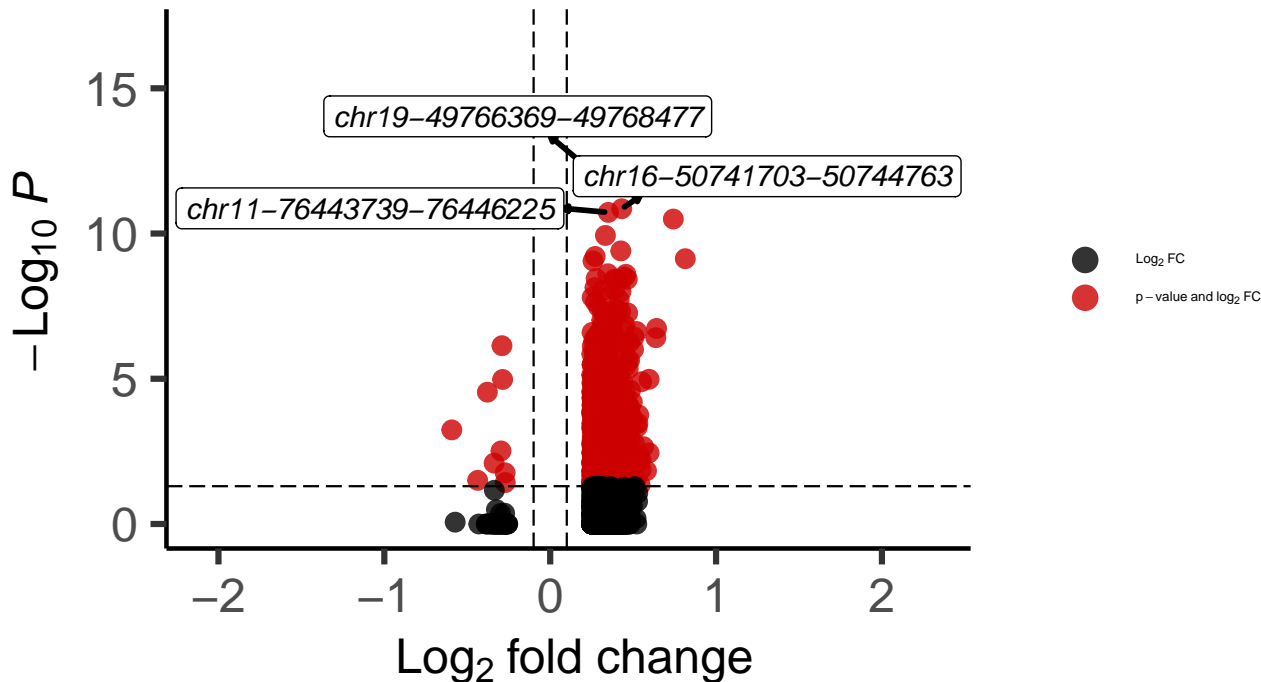

L5_IT_DLPFC_MAST_Schizophrenia_vs_Control

EnhancedVolcano

total = 3368 variables