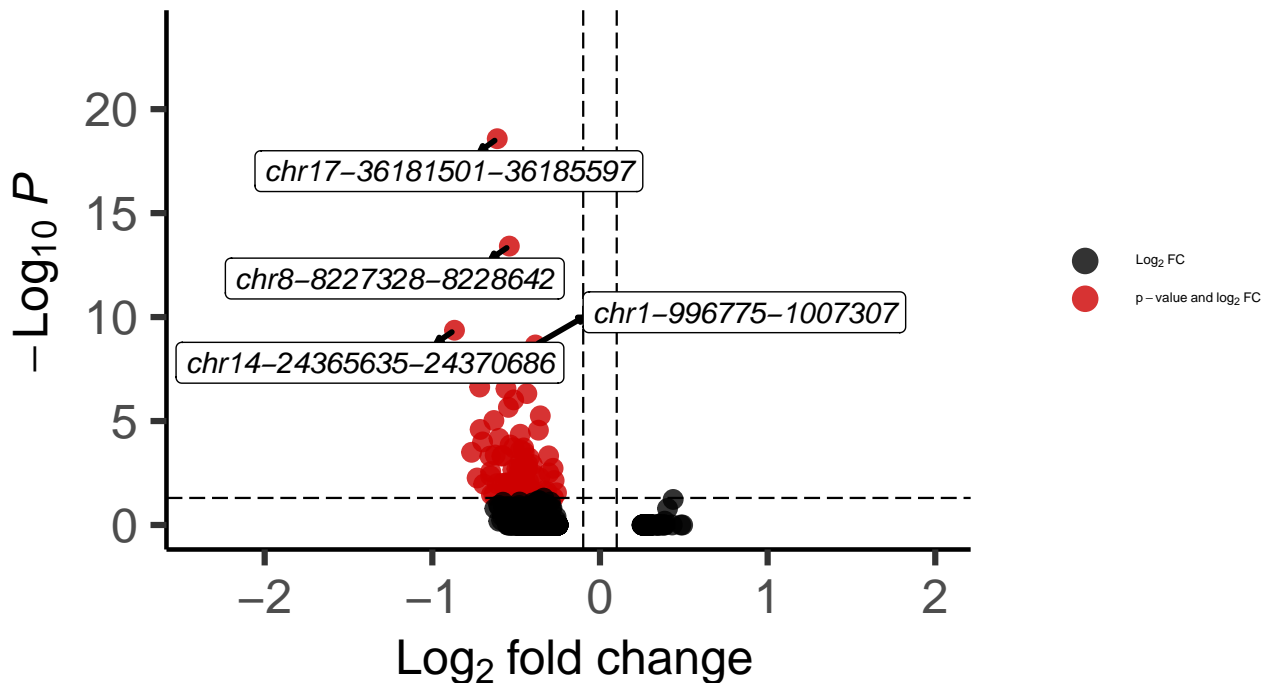

# L5\_IT\_DLPFC\_MAST\_Bipolar\_vs\_Control

*EnhancedVolcano*

total = 1340 variables