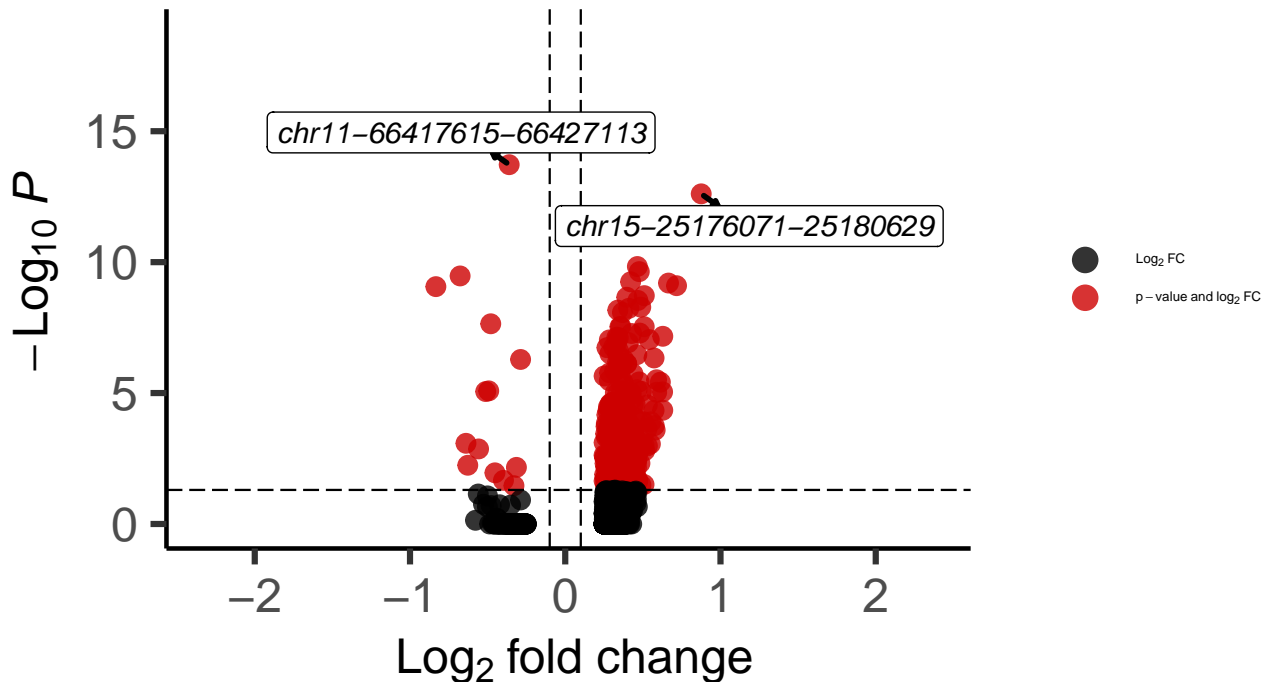

L23_IT_DLPFC_wilcox_Schizophrenia_vs_Control

EnhancedVolcano

total = 2073 variables