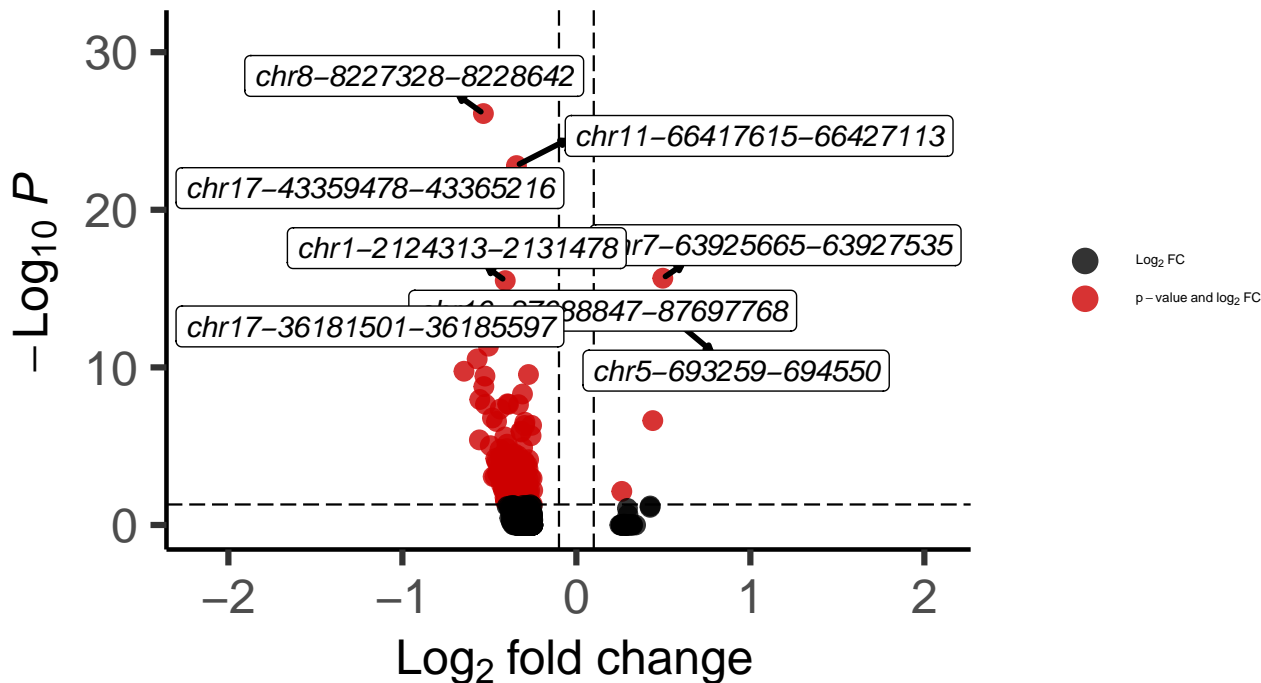

L23_IT_DLPFC_wilcox_Bipolar_vs_Control

EnhancedVolcano

total = 585 variables