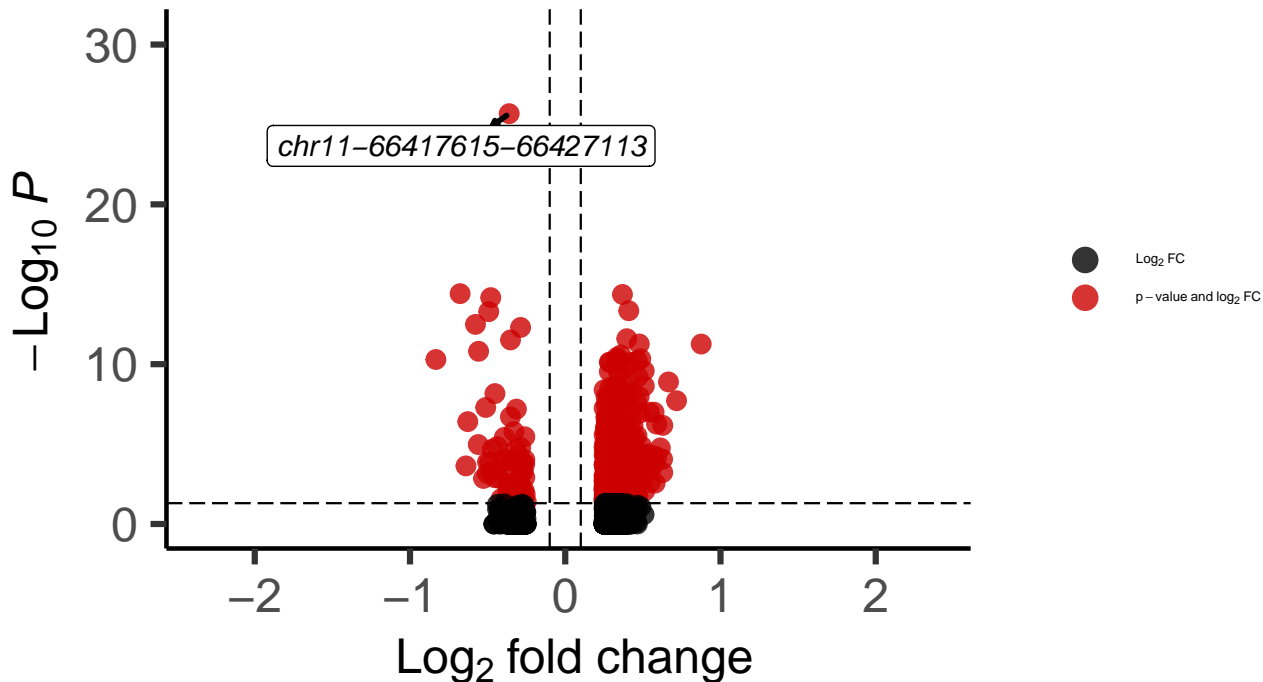

# L23\_IT\_DLPFC\_MAST\_Schizophrenia\_vs\_Control

*EnhancedVolcano*

total = 2073 variables