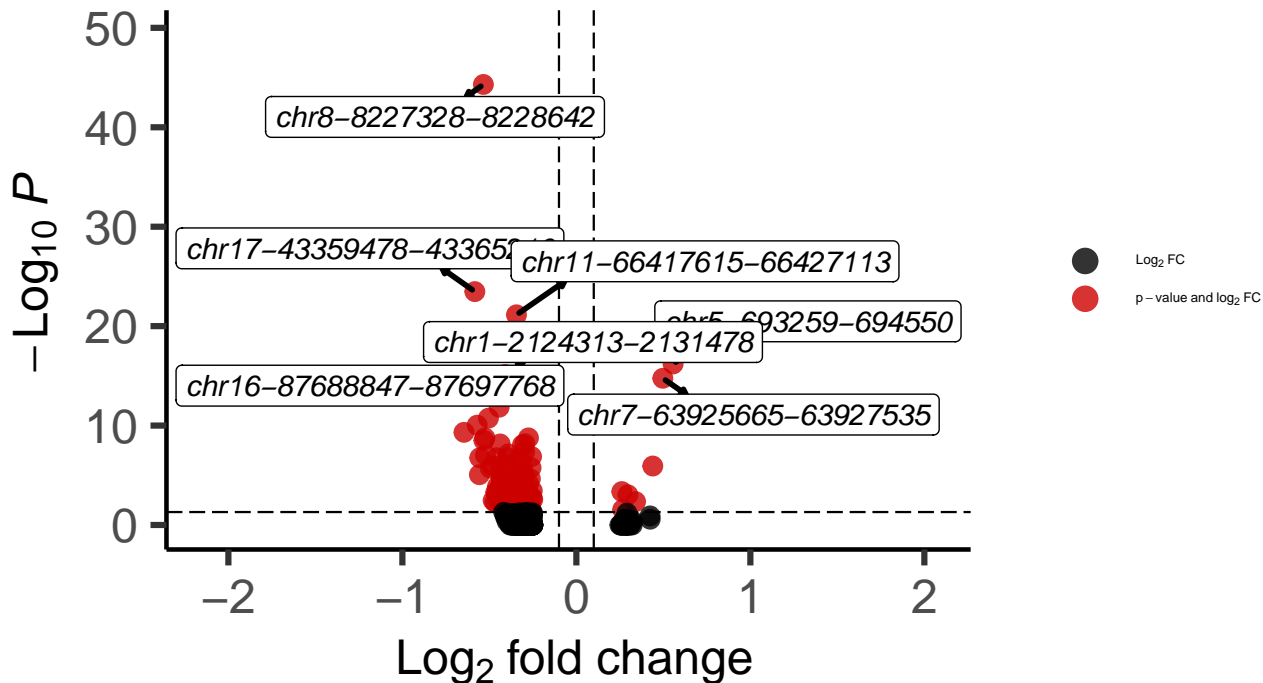

L23_IT_DLPFC_MAST_Bipolar_vs_Control

EnhancedVolcano

total = 585 variables