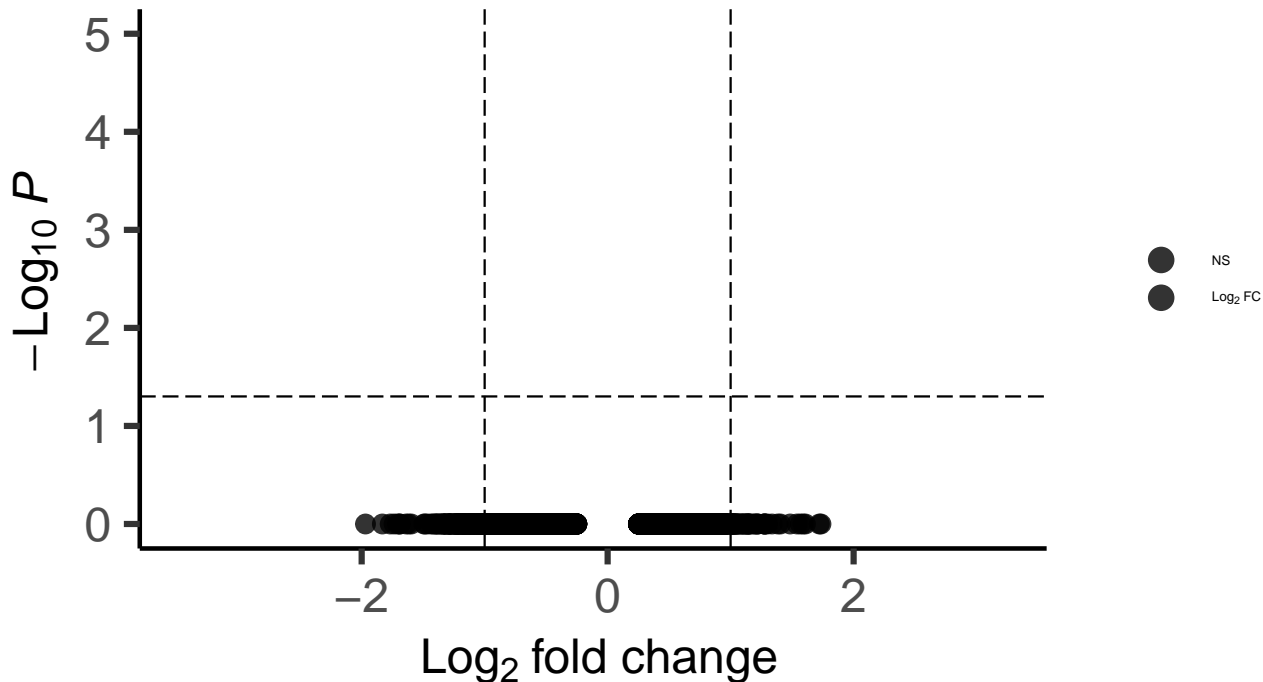

Endo_DLPFC_wilcox_Schizophrenia_vs_Control

EnhancedVolcano

total = 4648 variables