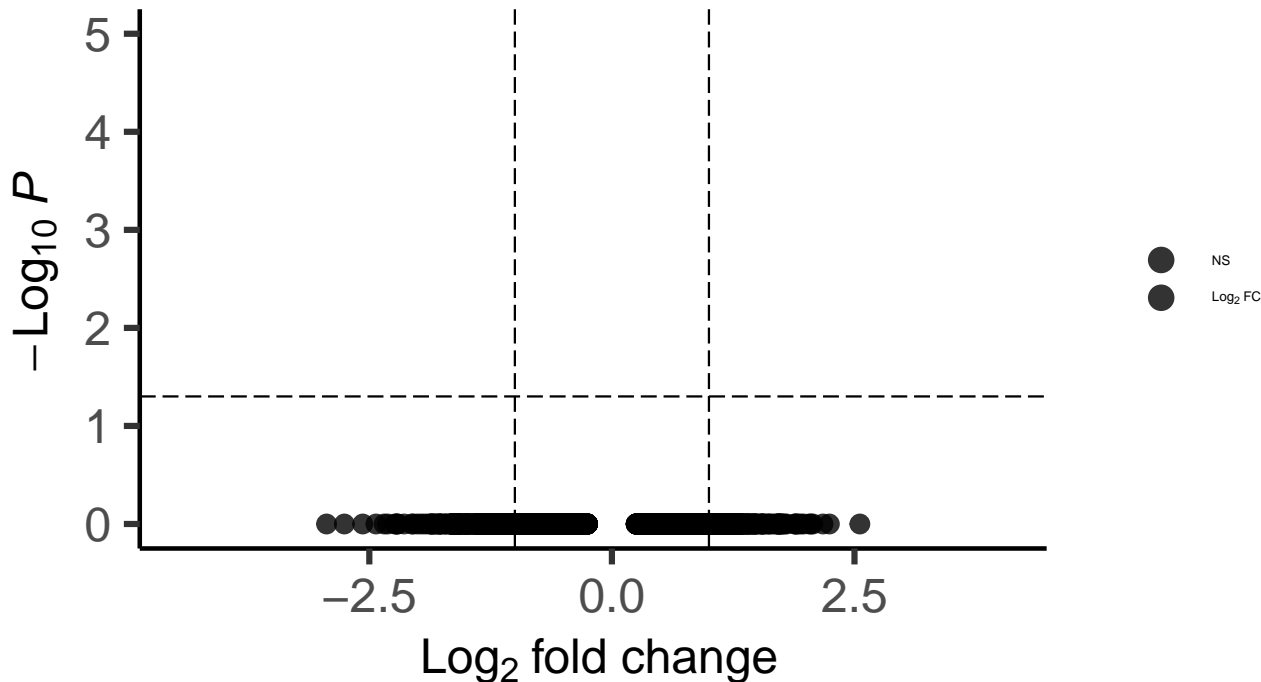

Endo_DLPFC_wilcox_Schizophrenia_vs_Control

EnhancedVolcano

total = 4985 variables