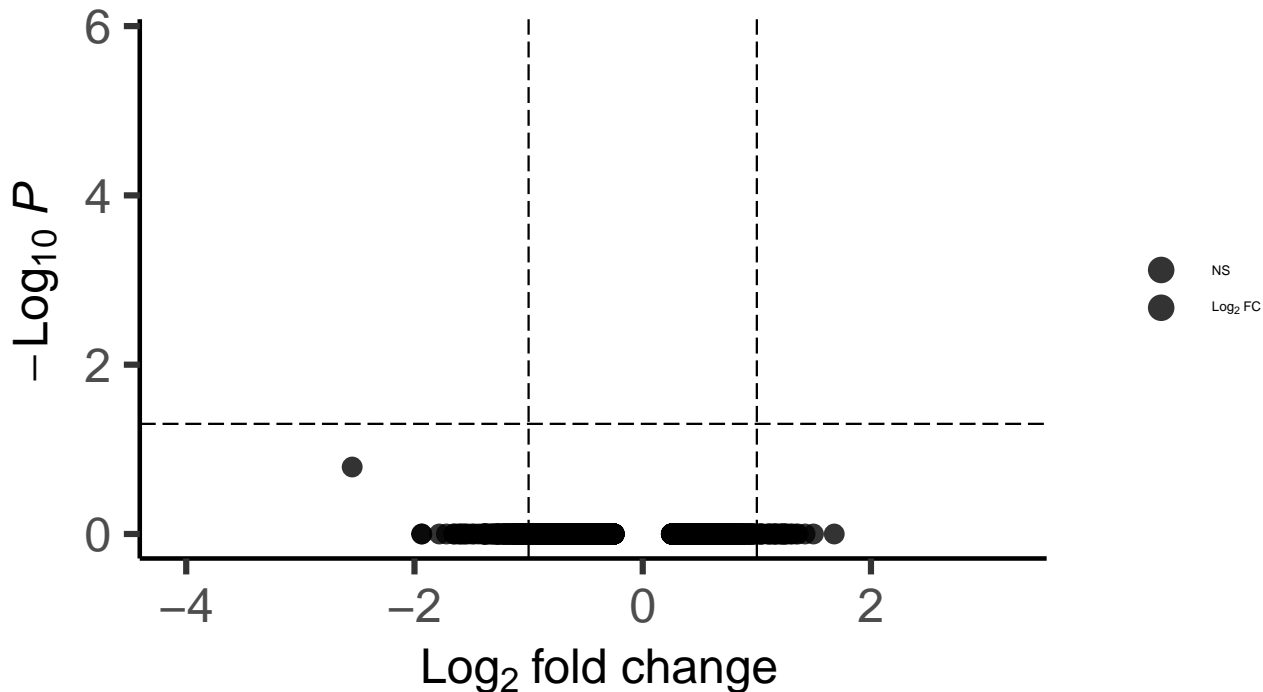

# Endo\_DLPFC\_wilcox\_Bipolar\_vs\_Control

*EnhancedVolcano*

total = 3894 variables