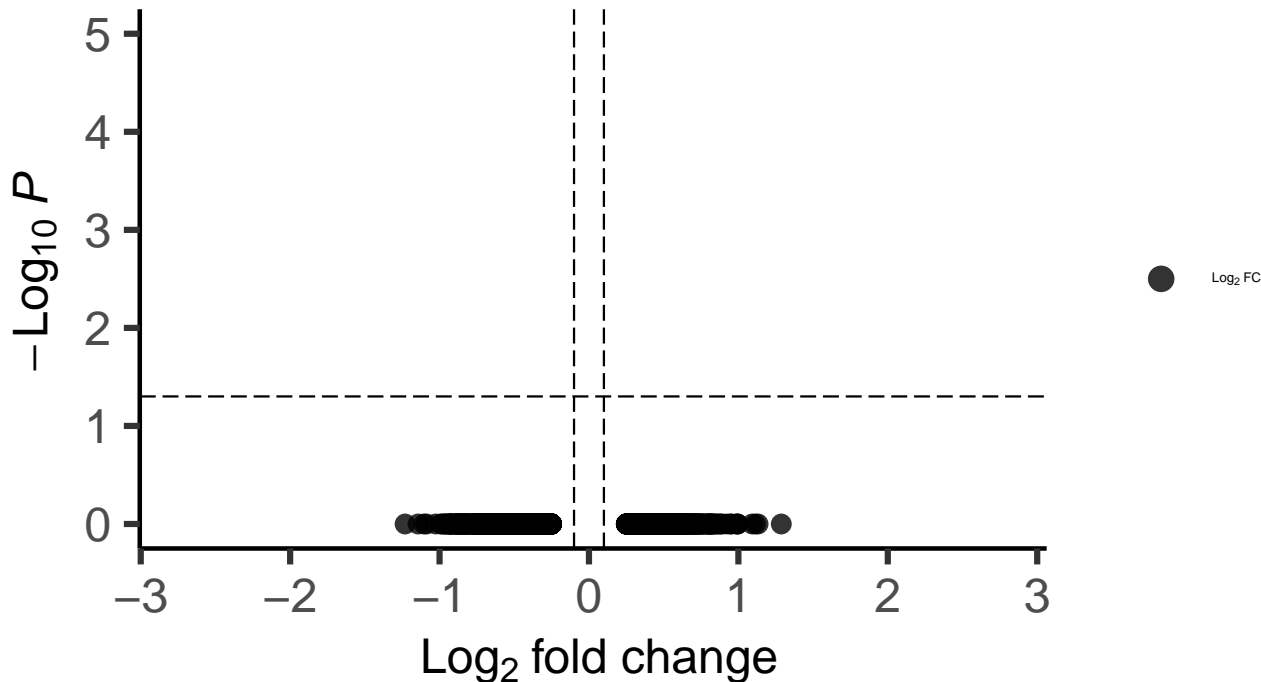

Endo_DLPFC_wilcox_Bipolar_vs_Control

EnhancedVolcano

total = 2795 variables