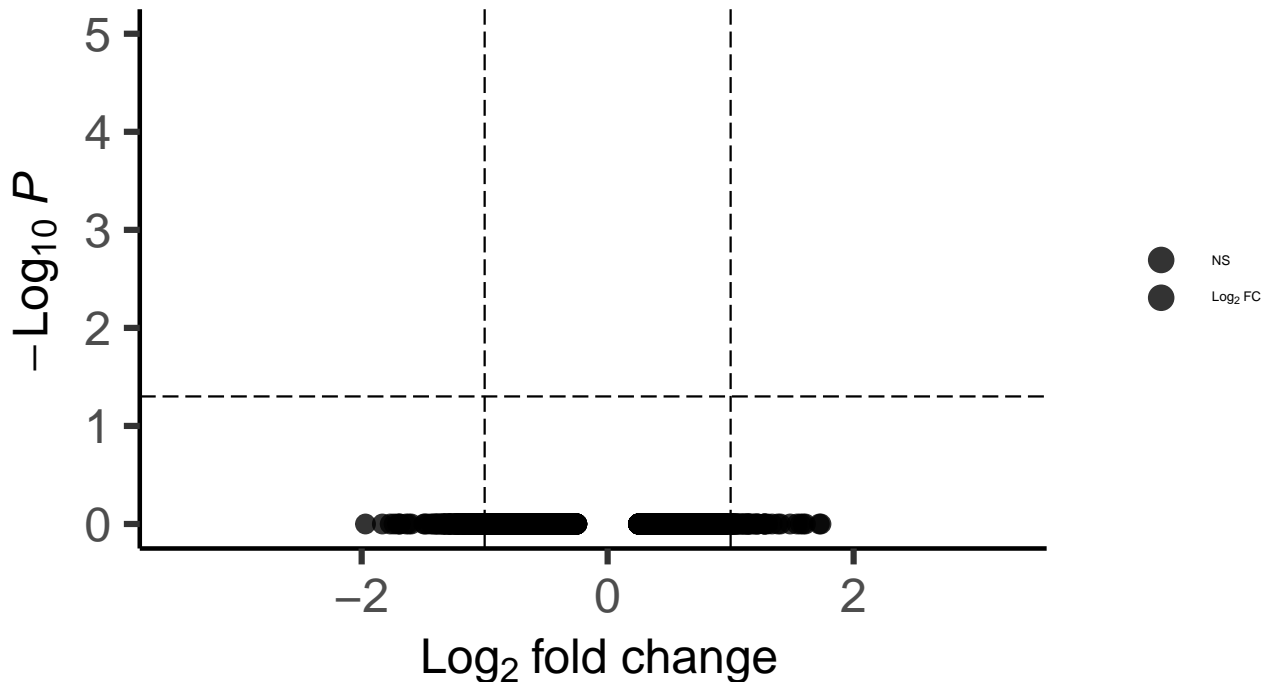

Endo_DLPFC_MAST_Schizophrenia_vs_Control

EnhancedVolcano

total = 4648 variables