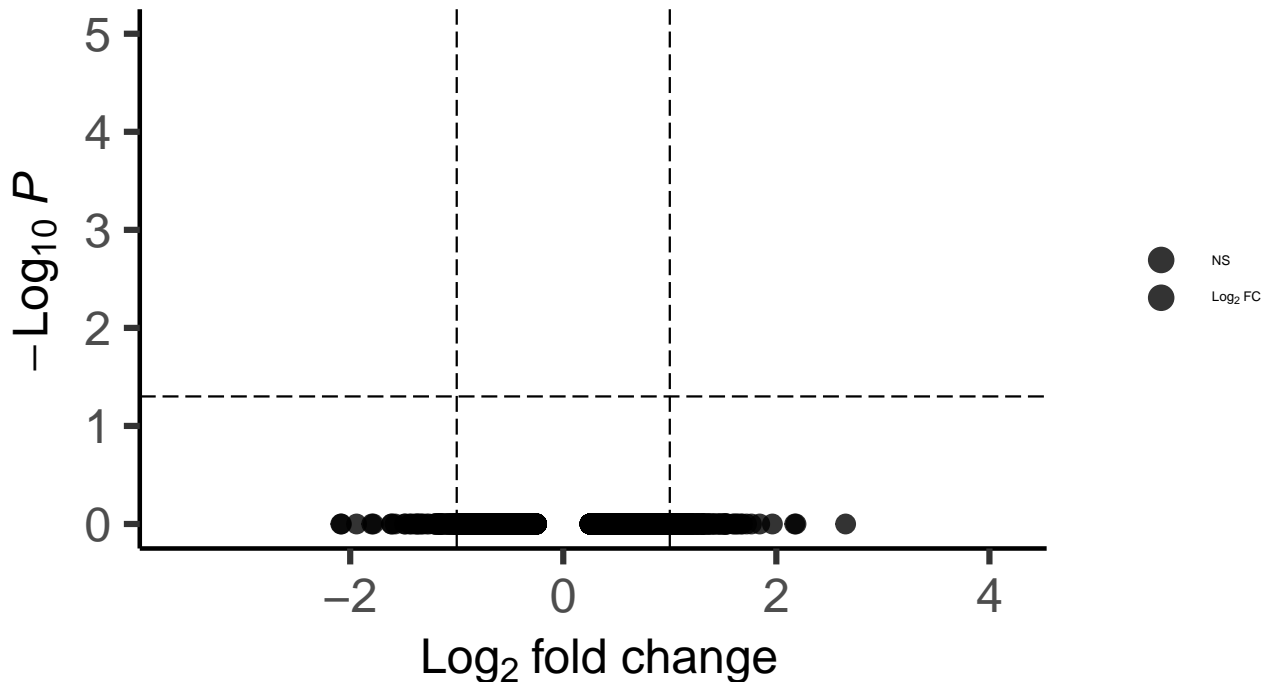

Endo_DLPFC_MAST_Bipolar_vs_Control

EnhancedVolcano

total = 4981 variables