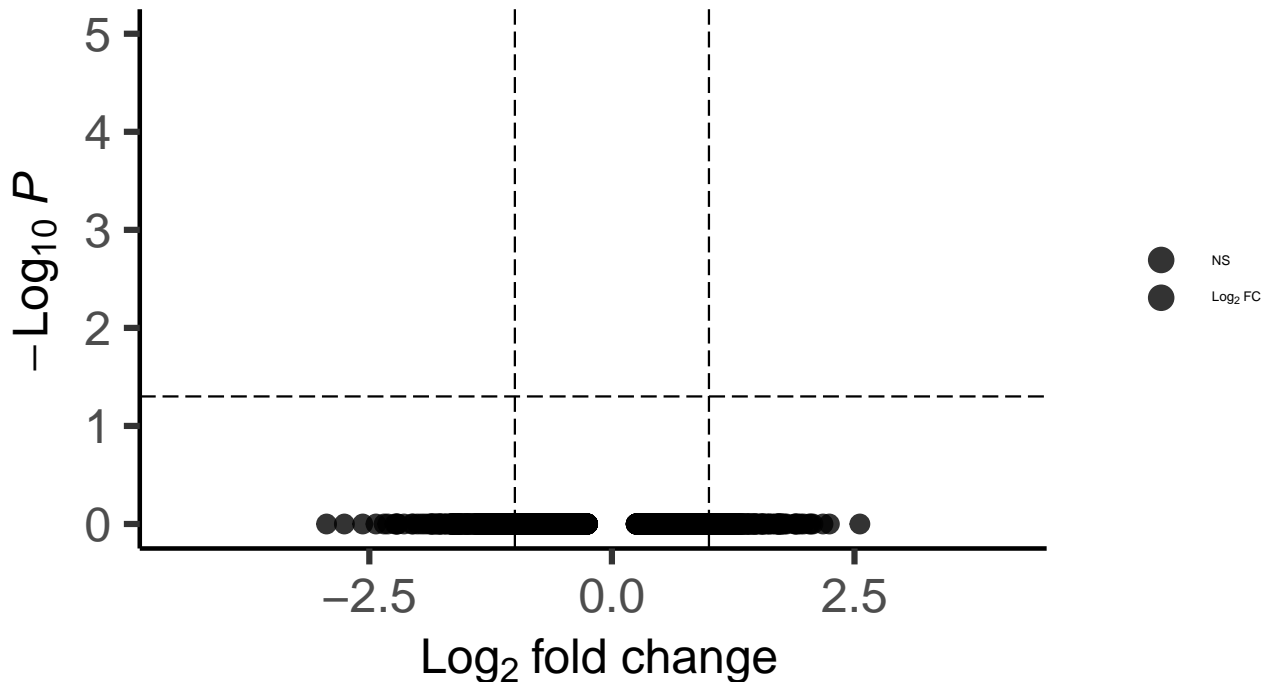

Endo_DLPFC_MAST_Schizophrenia_vs_Control

EnhancedVolcano

total = 4985 variables