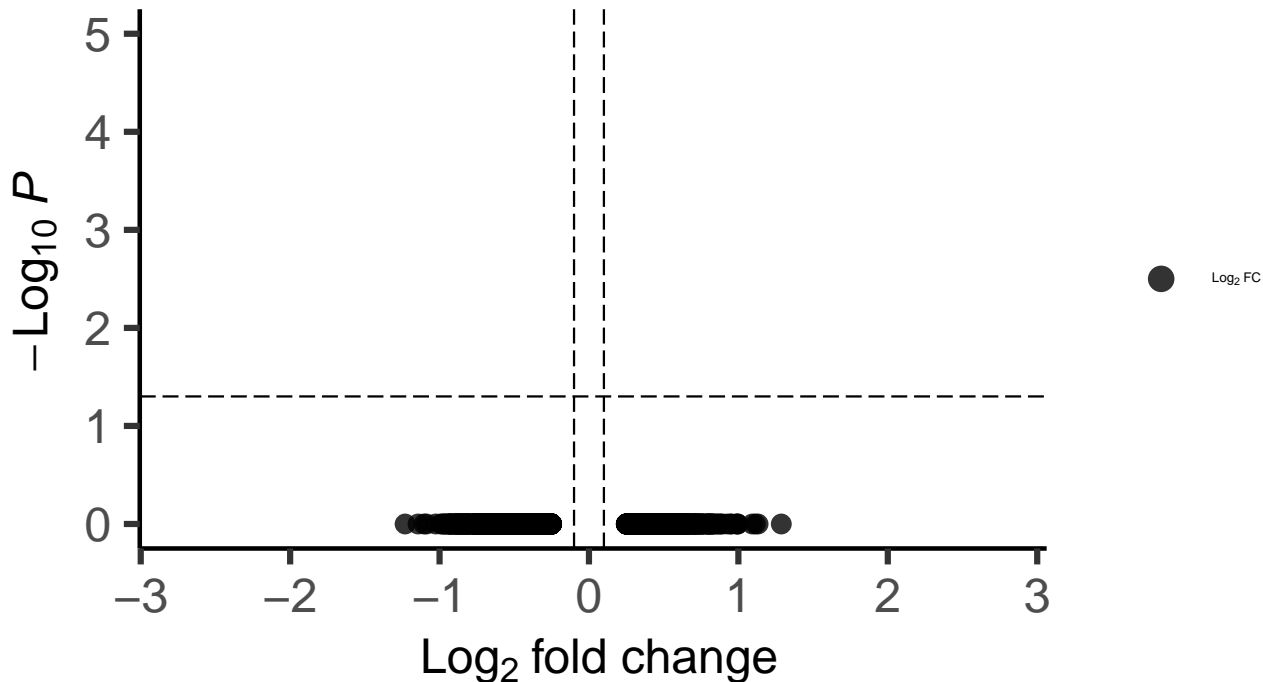

Endo_DLPFC_MAST_Bipolar_vs_Control

EnhancedVolcano

total = 2795 variables