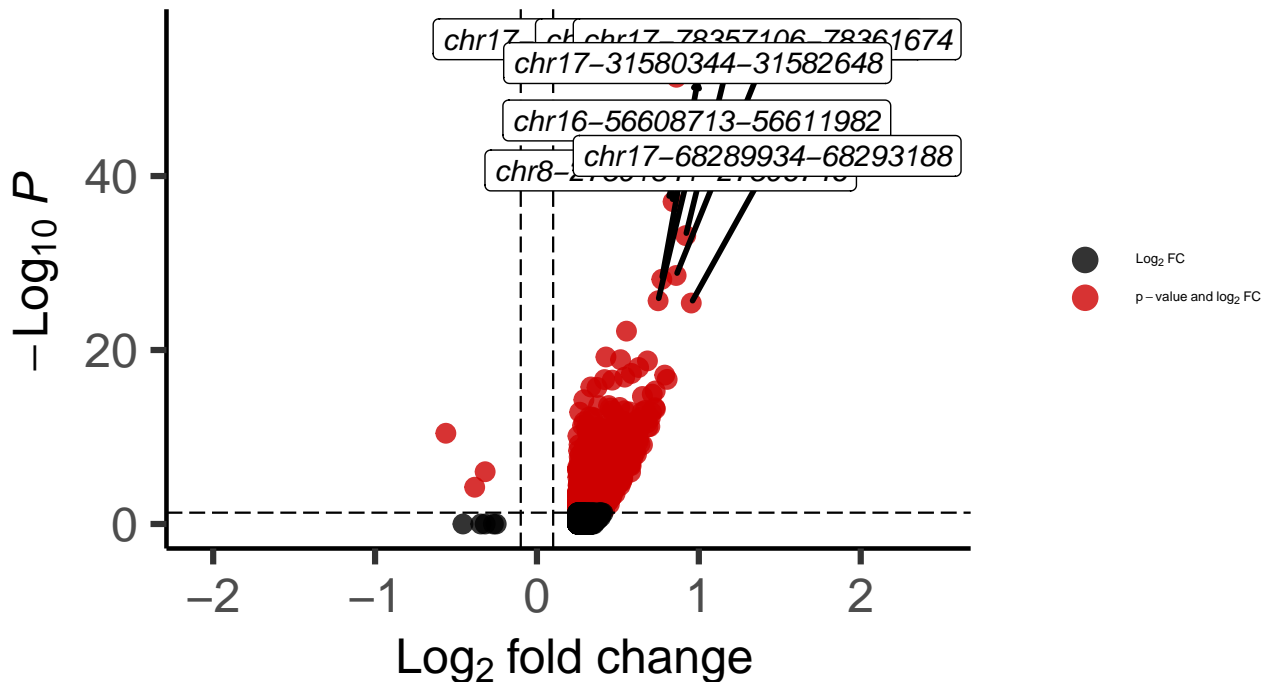

Astro_DLPFC_wilcox_Schizophrenia_vs_Control

EnhancedVolcano

total = 3099 variables