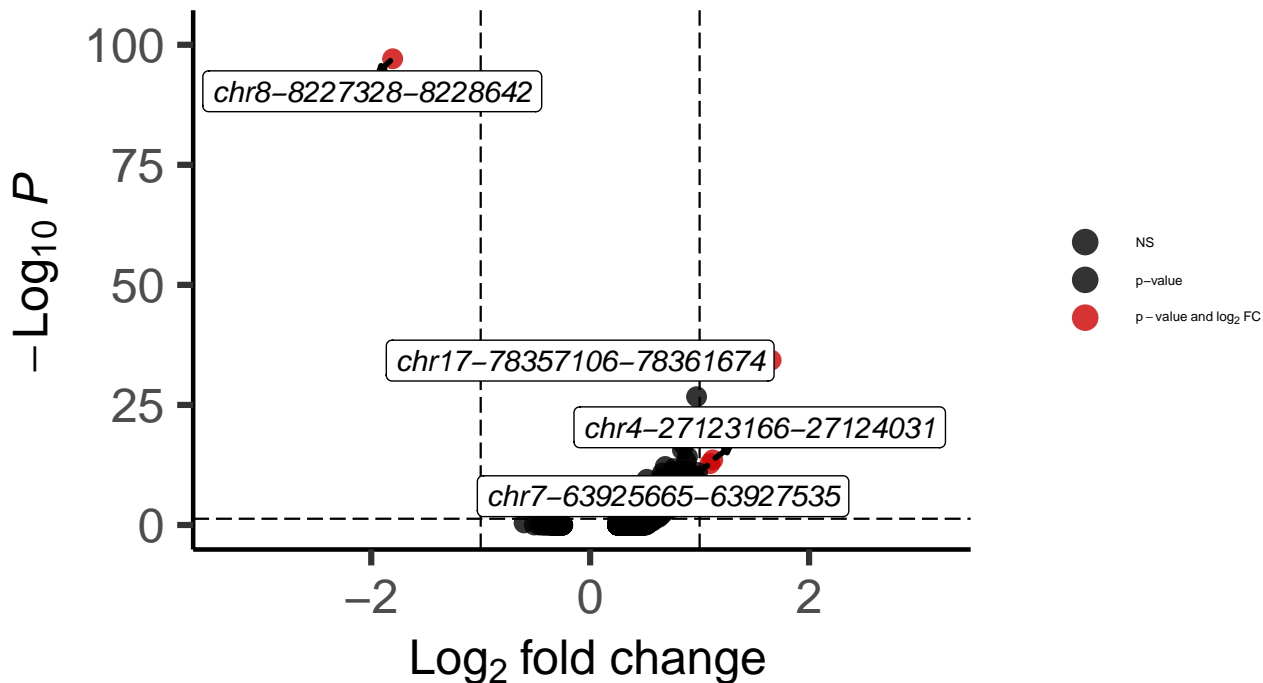

Astro_DLPFC_wilcox_Bipolar_vs_Control

EnhancedVolcano

total = 1937 variables