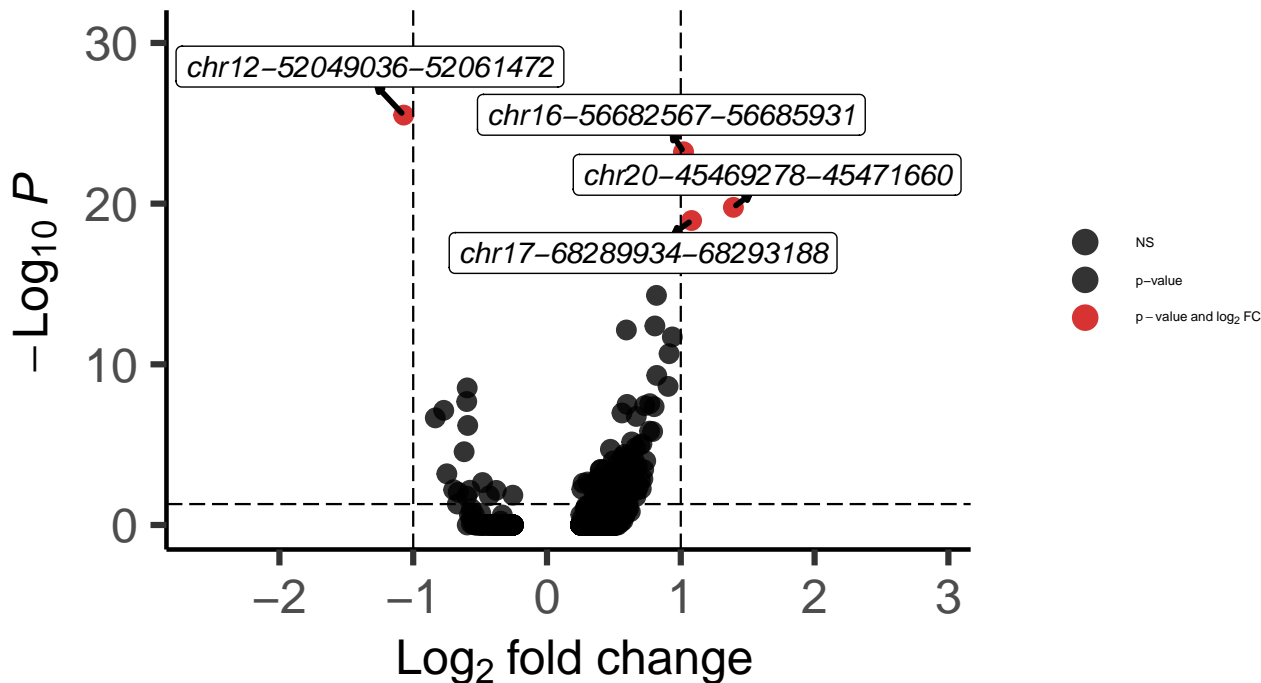

Astro_DLPFC_wilcox_Schizophrenia_vs_Control

EnhancedVolcano

total = 2016 variables