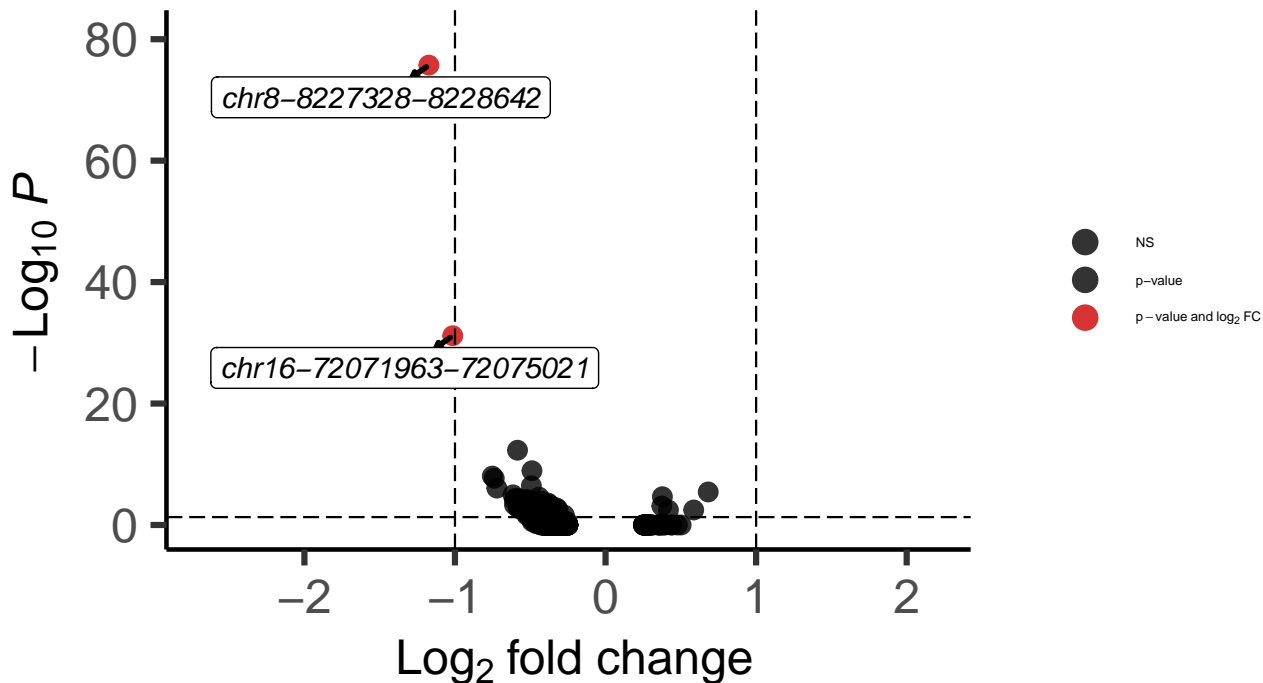

Astro_DLPFC_wilcox_Bipolar_vs_Control

EnhancedVolcano

total = 581 variables