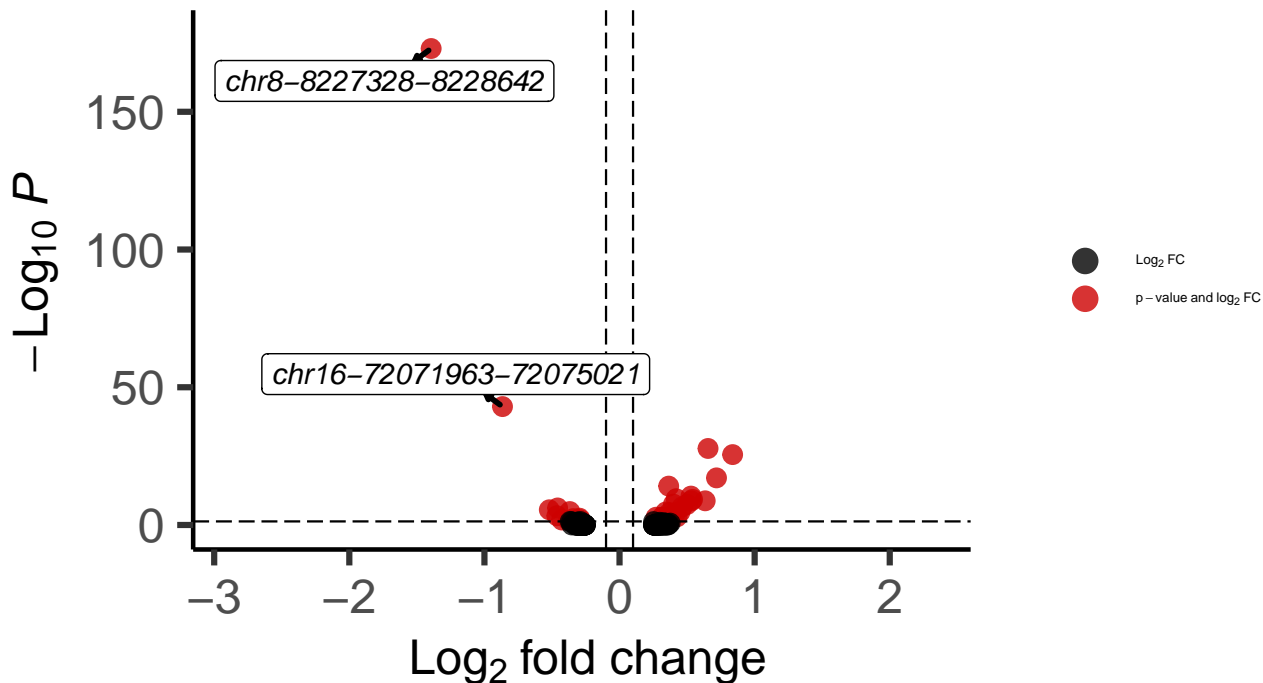

Astro_DLPFC_wilcox_Bipolar_vs_Control

EnhancedVolcano

total = 156 variables