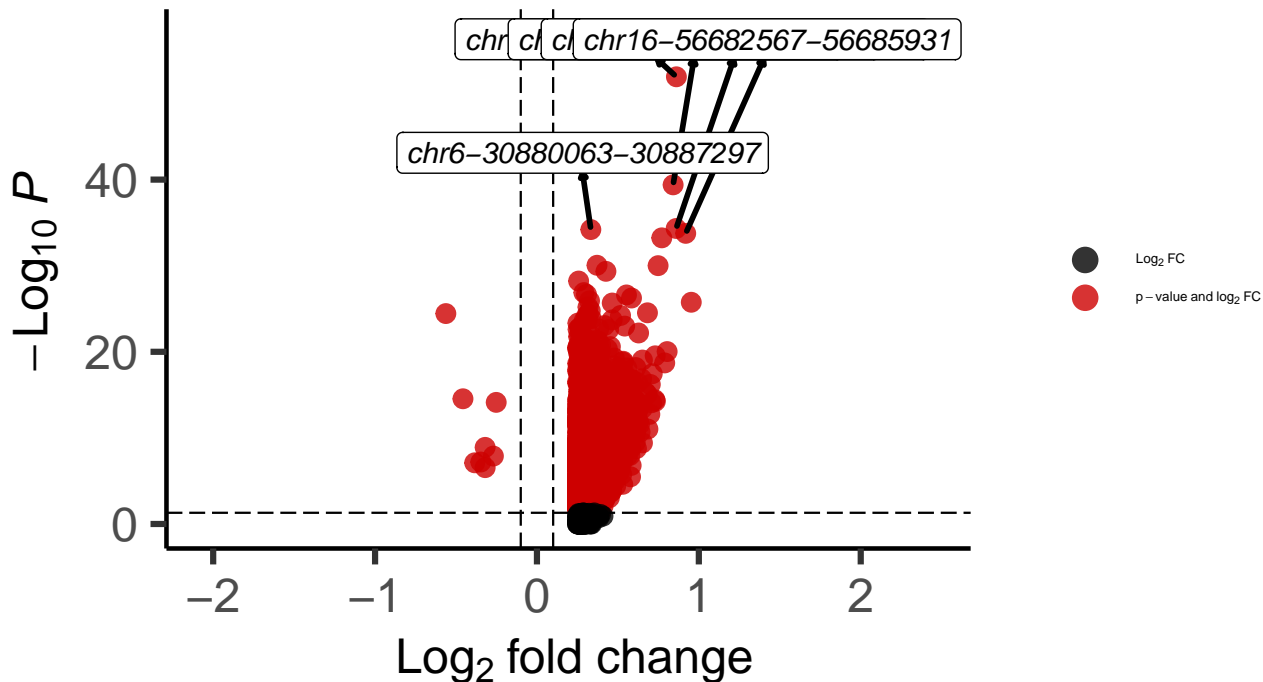

Astro_DLPFC_MAST_Schizophrenia_vs_Control

EnhancedVolcano

total = 3099 variables