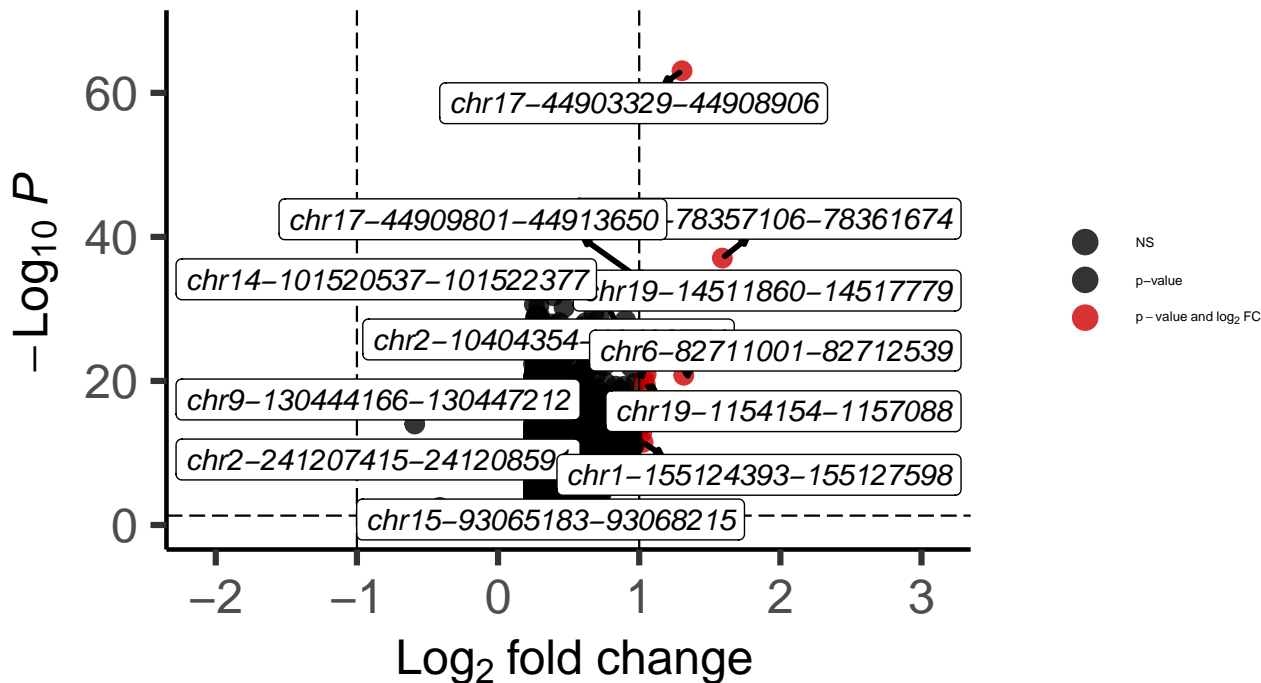

# Astro\_DLPFC\_MAST\_Schizophrenia\_vs\_Control

Enhanced Volcano

total = 6887 variables