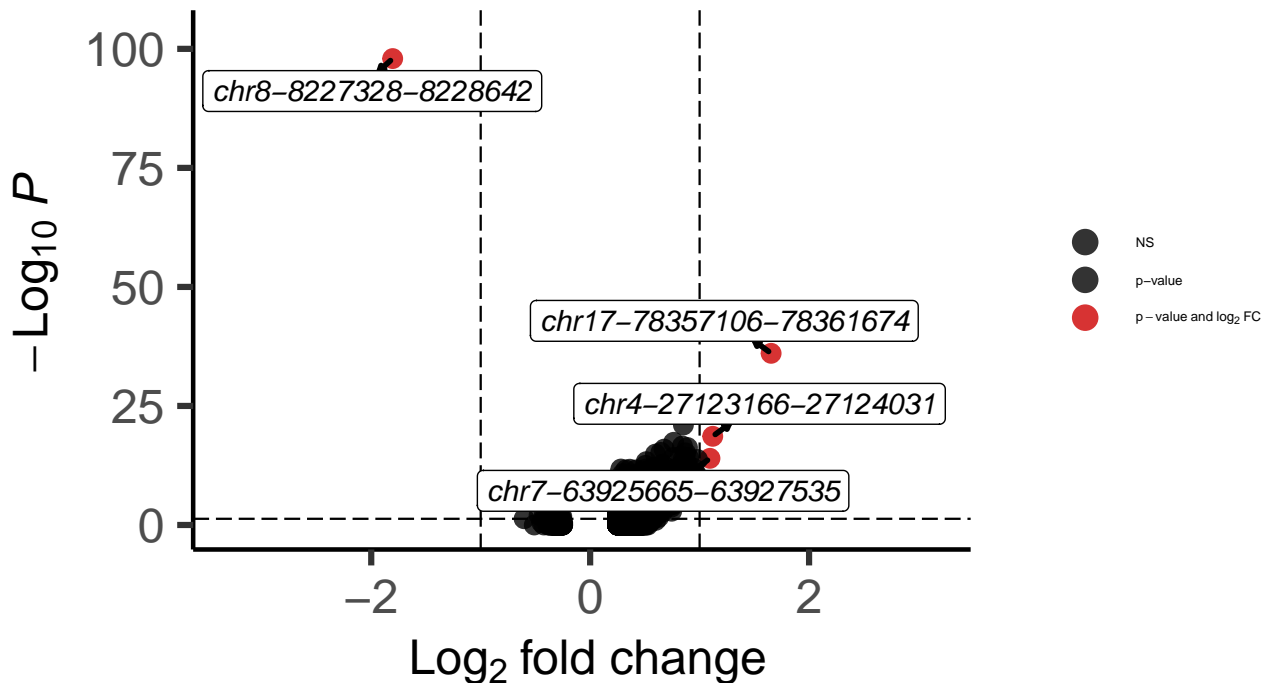

Astro_DLPFC_MAST_Bipolar_vs_Control

EnhancedVolcano

total = 1937 variables