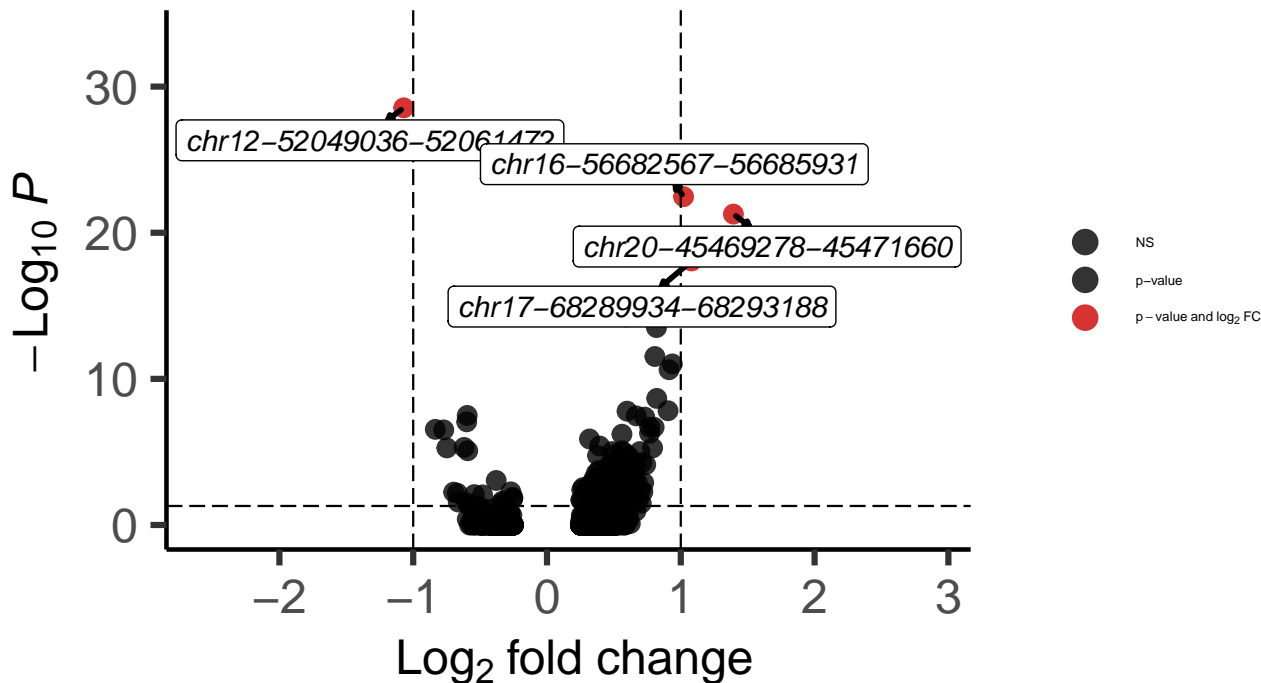

Astro_DLPFC_MAST_Schizophrenia_vs_Control

EnhancedVolcano

total = 2016 variables