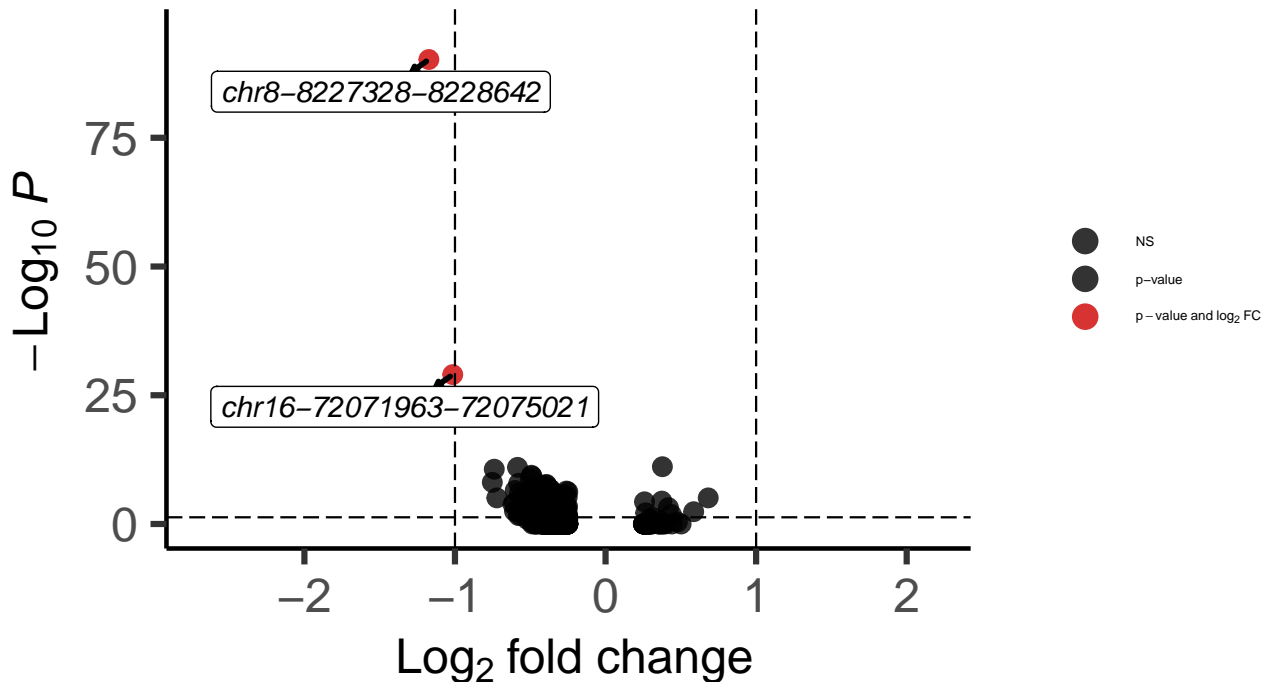

Astro_DLPFC_MAST_Bipolar_vs_Control

EnhancedVolcano

total = 581 variables