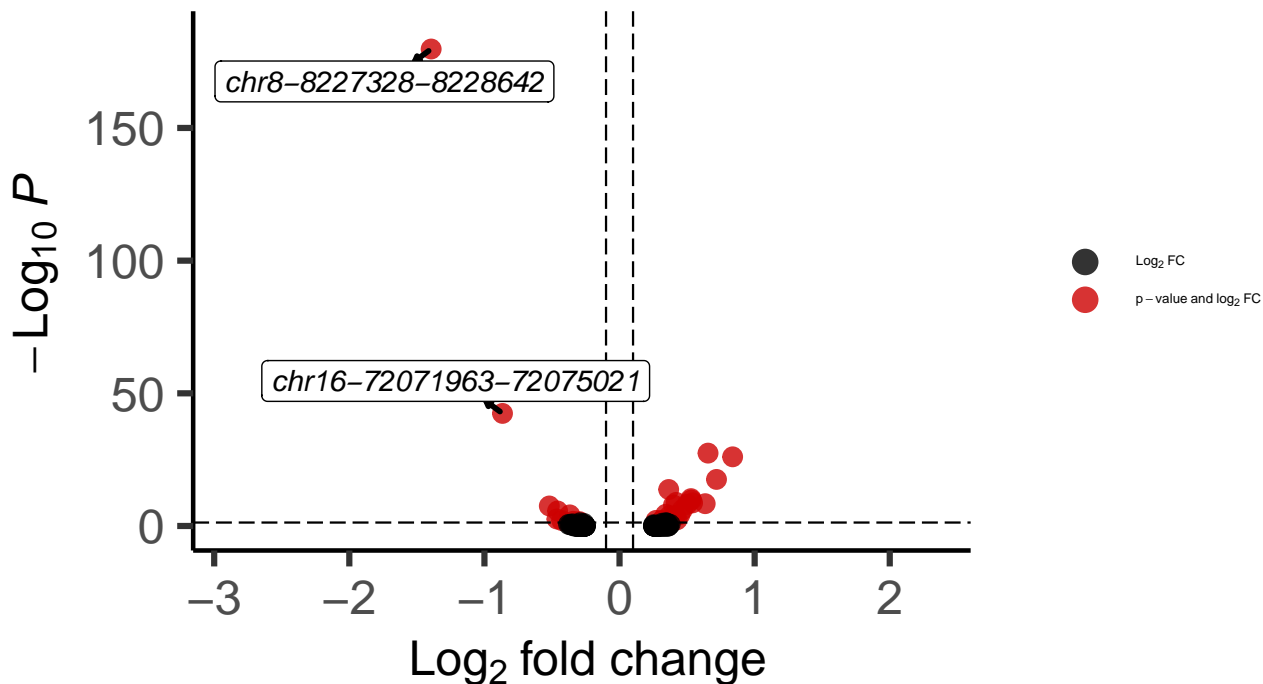

# Astro\_DLPFC\_MAST\_Bipolar\_vs\_Control

*EnhancedVolcano*

total = 156 variables