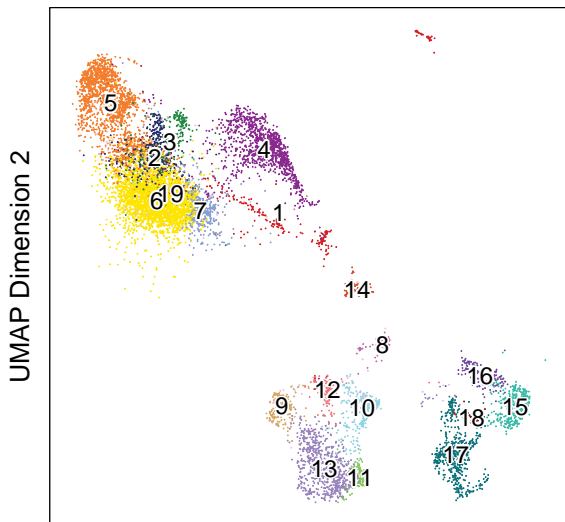

UMAP_Combined of LSI_Combined colored by
colData : Clusters_WNN

color

•1-E15#C1•6-E15#C6	•11-E15#C11•16-E15#C16
•2-E15#C2•7-E15#C7	•12-E15#C12•17-E15#C17
•3-E15#C3•8-E15#C8	•13-E15#C13•18-E15#C18
•4-E15#C4•9-E15#C9	•14-E15#C14 19-NA
•5-E15#C5•10-E15#C10•15-E15#C15	